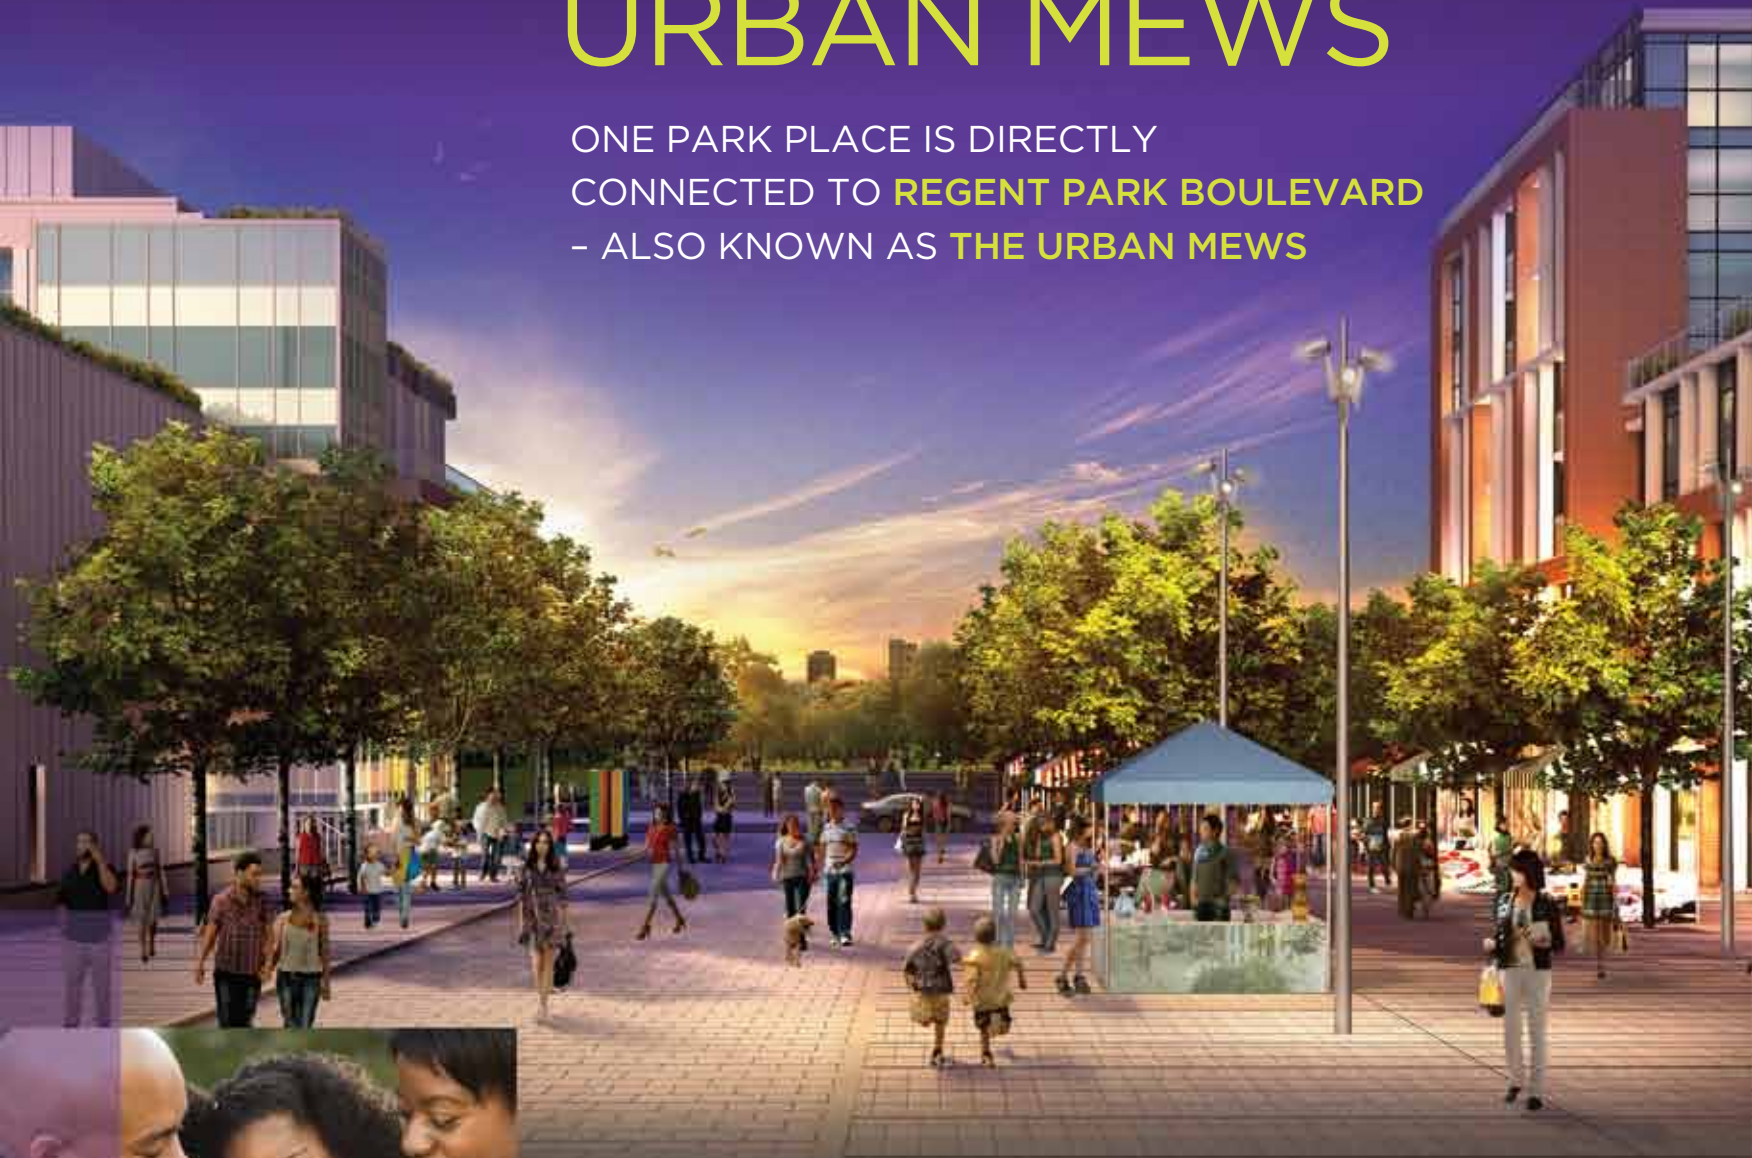

# MEET ME AT THE URBAN MEWS

ONE PARK PLACE IS DIRECTLY  
CONNECTED TO **REGENT PARK BOULEVARD**  
- ALSO KNOWN AS **THE URBAN MEWS**

The Urban Mews will thrive with activity and bring family, friends and new neighbours together in an exceptional outdoor urban setting.

Modeled after wide European streets, this community gathering place will connect residents to many of the local amenities.

Designed to offer residents easy access to all of the amenities within the community, The Urban Mews will be the perfect place to grab a coffee, chat with friends on a park bench, check out the local market or take in a show at the outdoor performance courtyard.